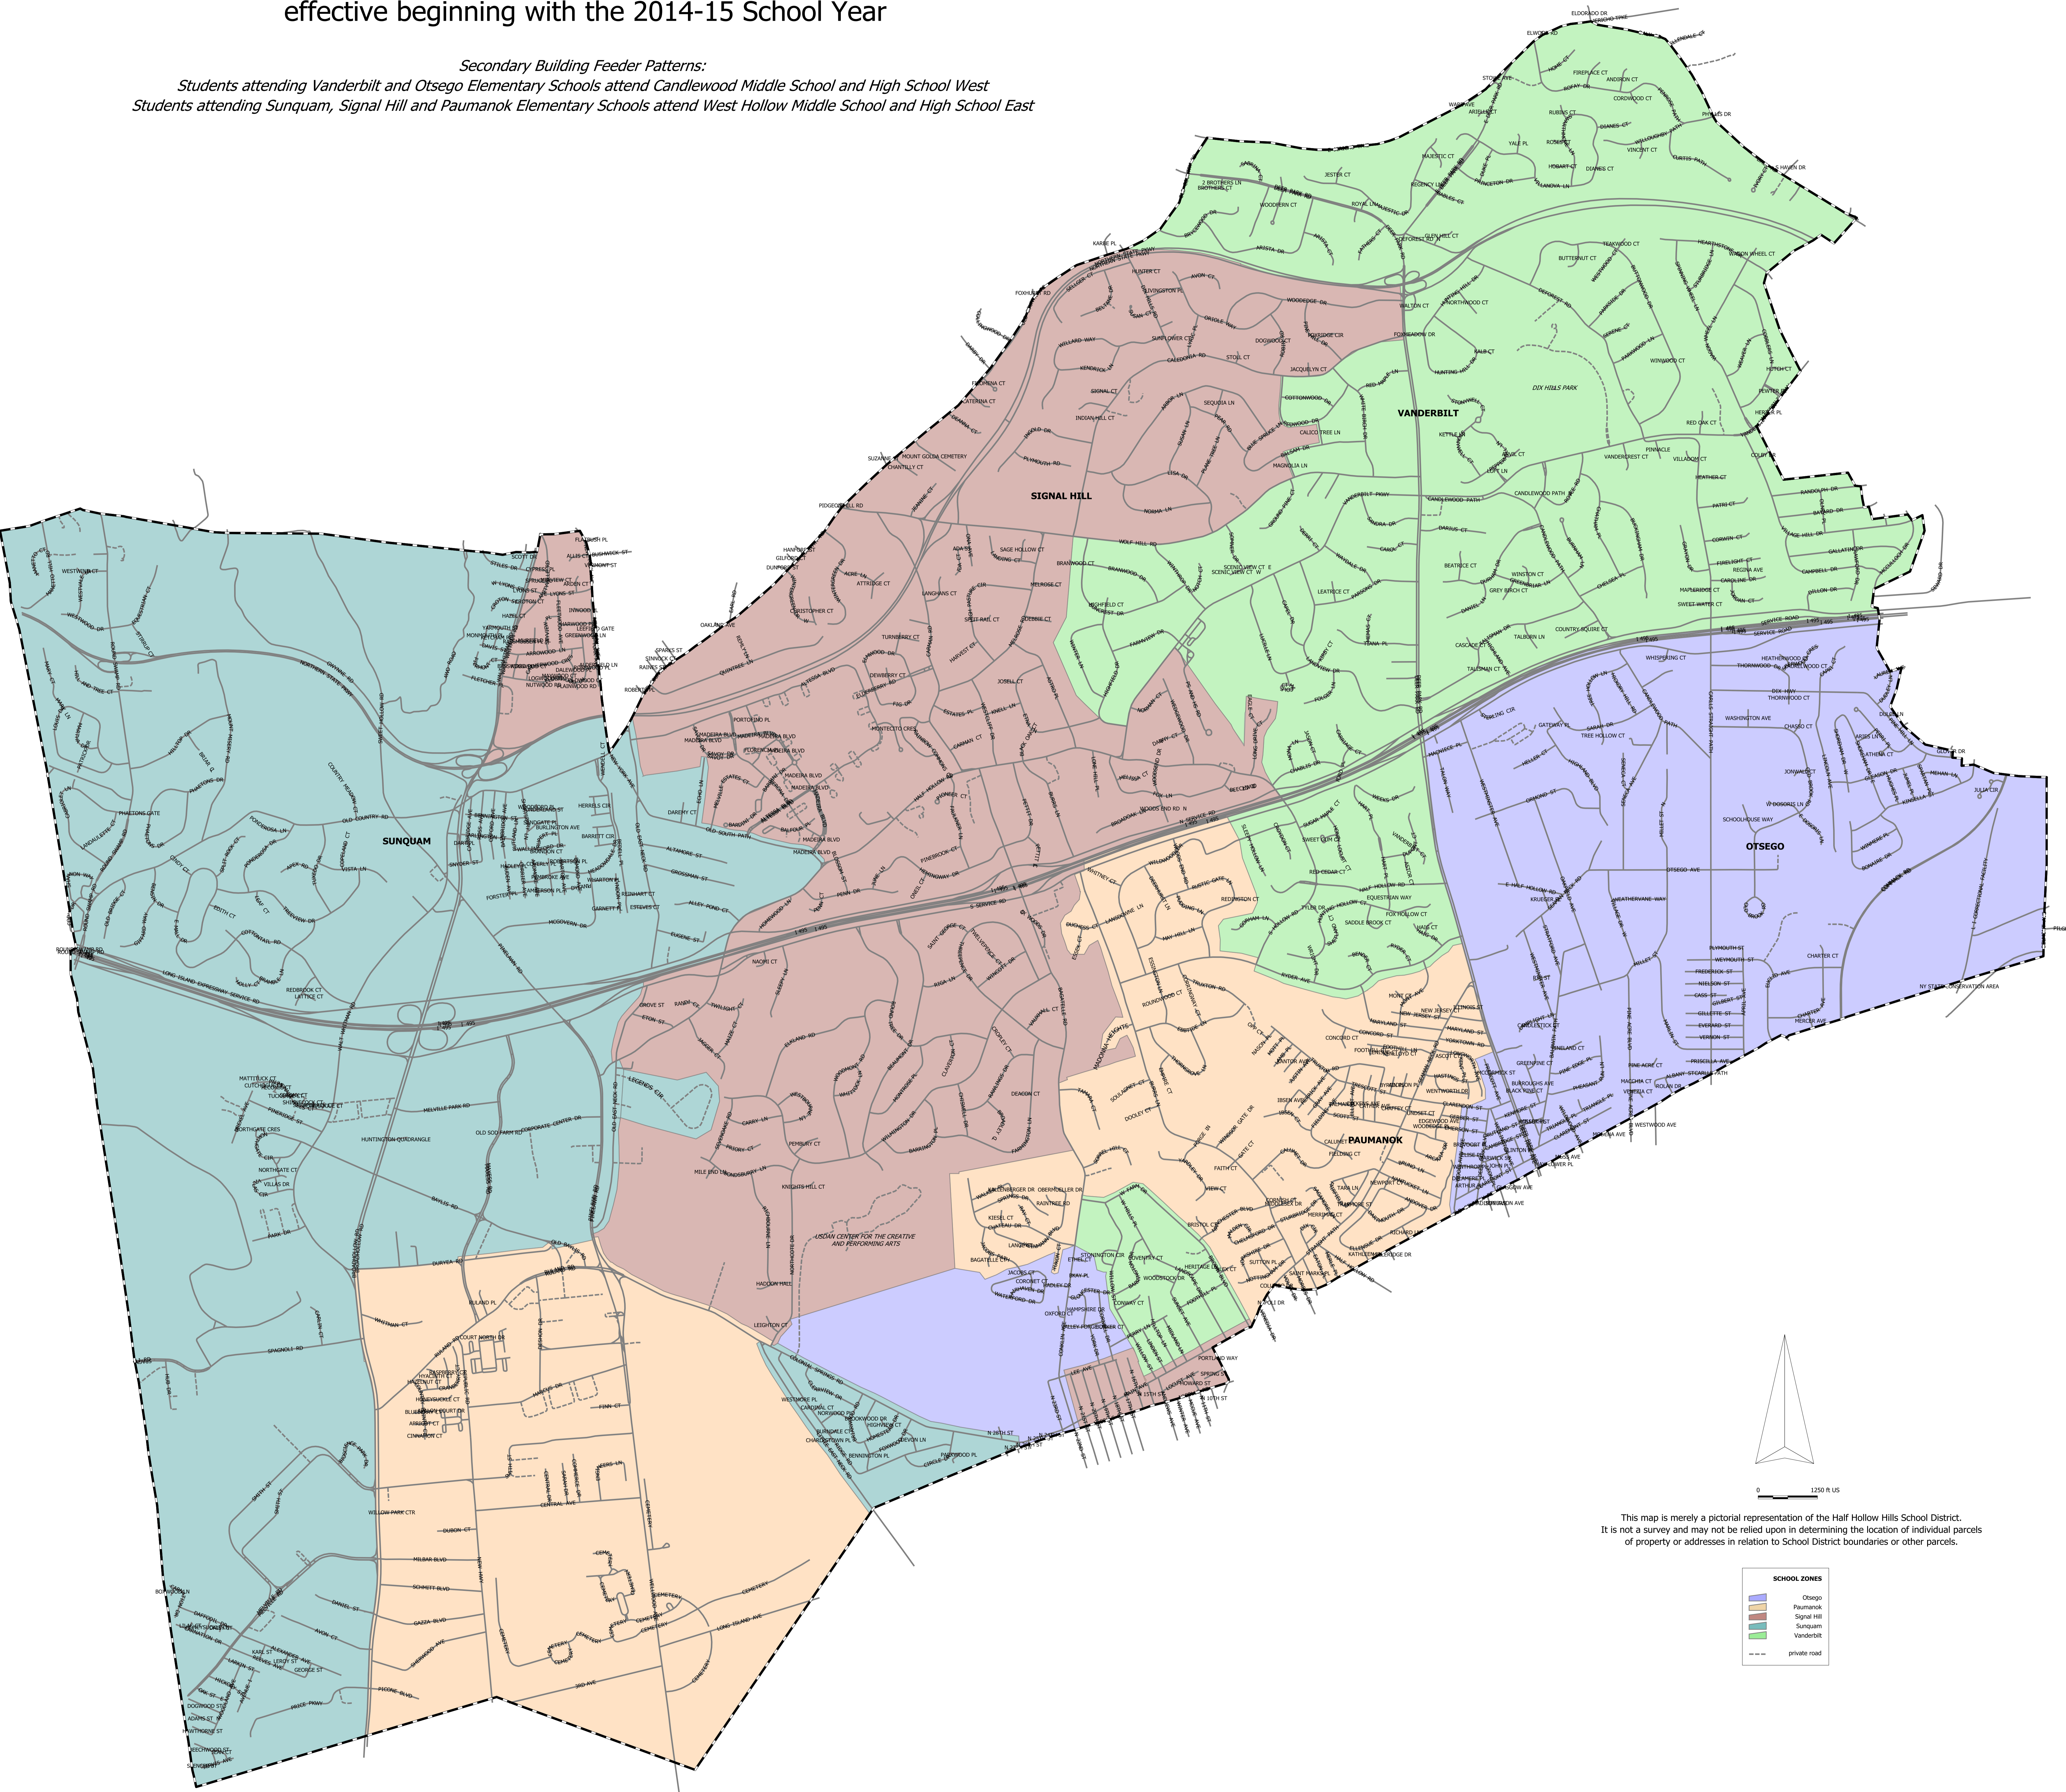

HALF HOLLOW HILLS SCHOOL DISTRICT

Elementary School Boundaries
effective beginning with the 2014-15 School Year

Secondary Building Feeder Patterns:

*Students attending Vanderbilt and Otsego Elementary Schools attend Candlewood Middle School and High School West
Students attending Sunquam, Signal Hill and Paumanok Elementary Schools attend West Hollow Middle School and High School East*

SCHOOL ZONES	
	Sunquam
	Signal Hill
	Paumanok
	Vanderbilt
	Otsego
	private road